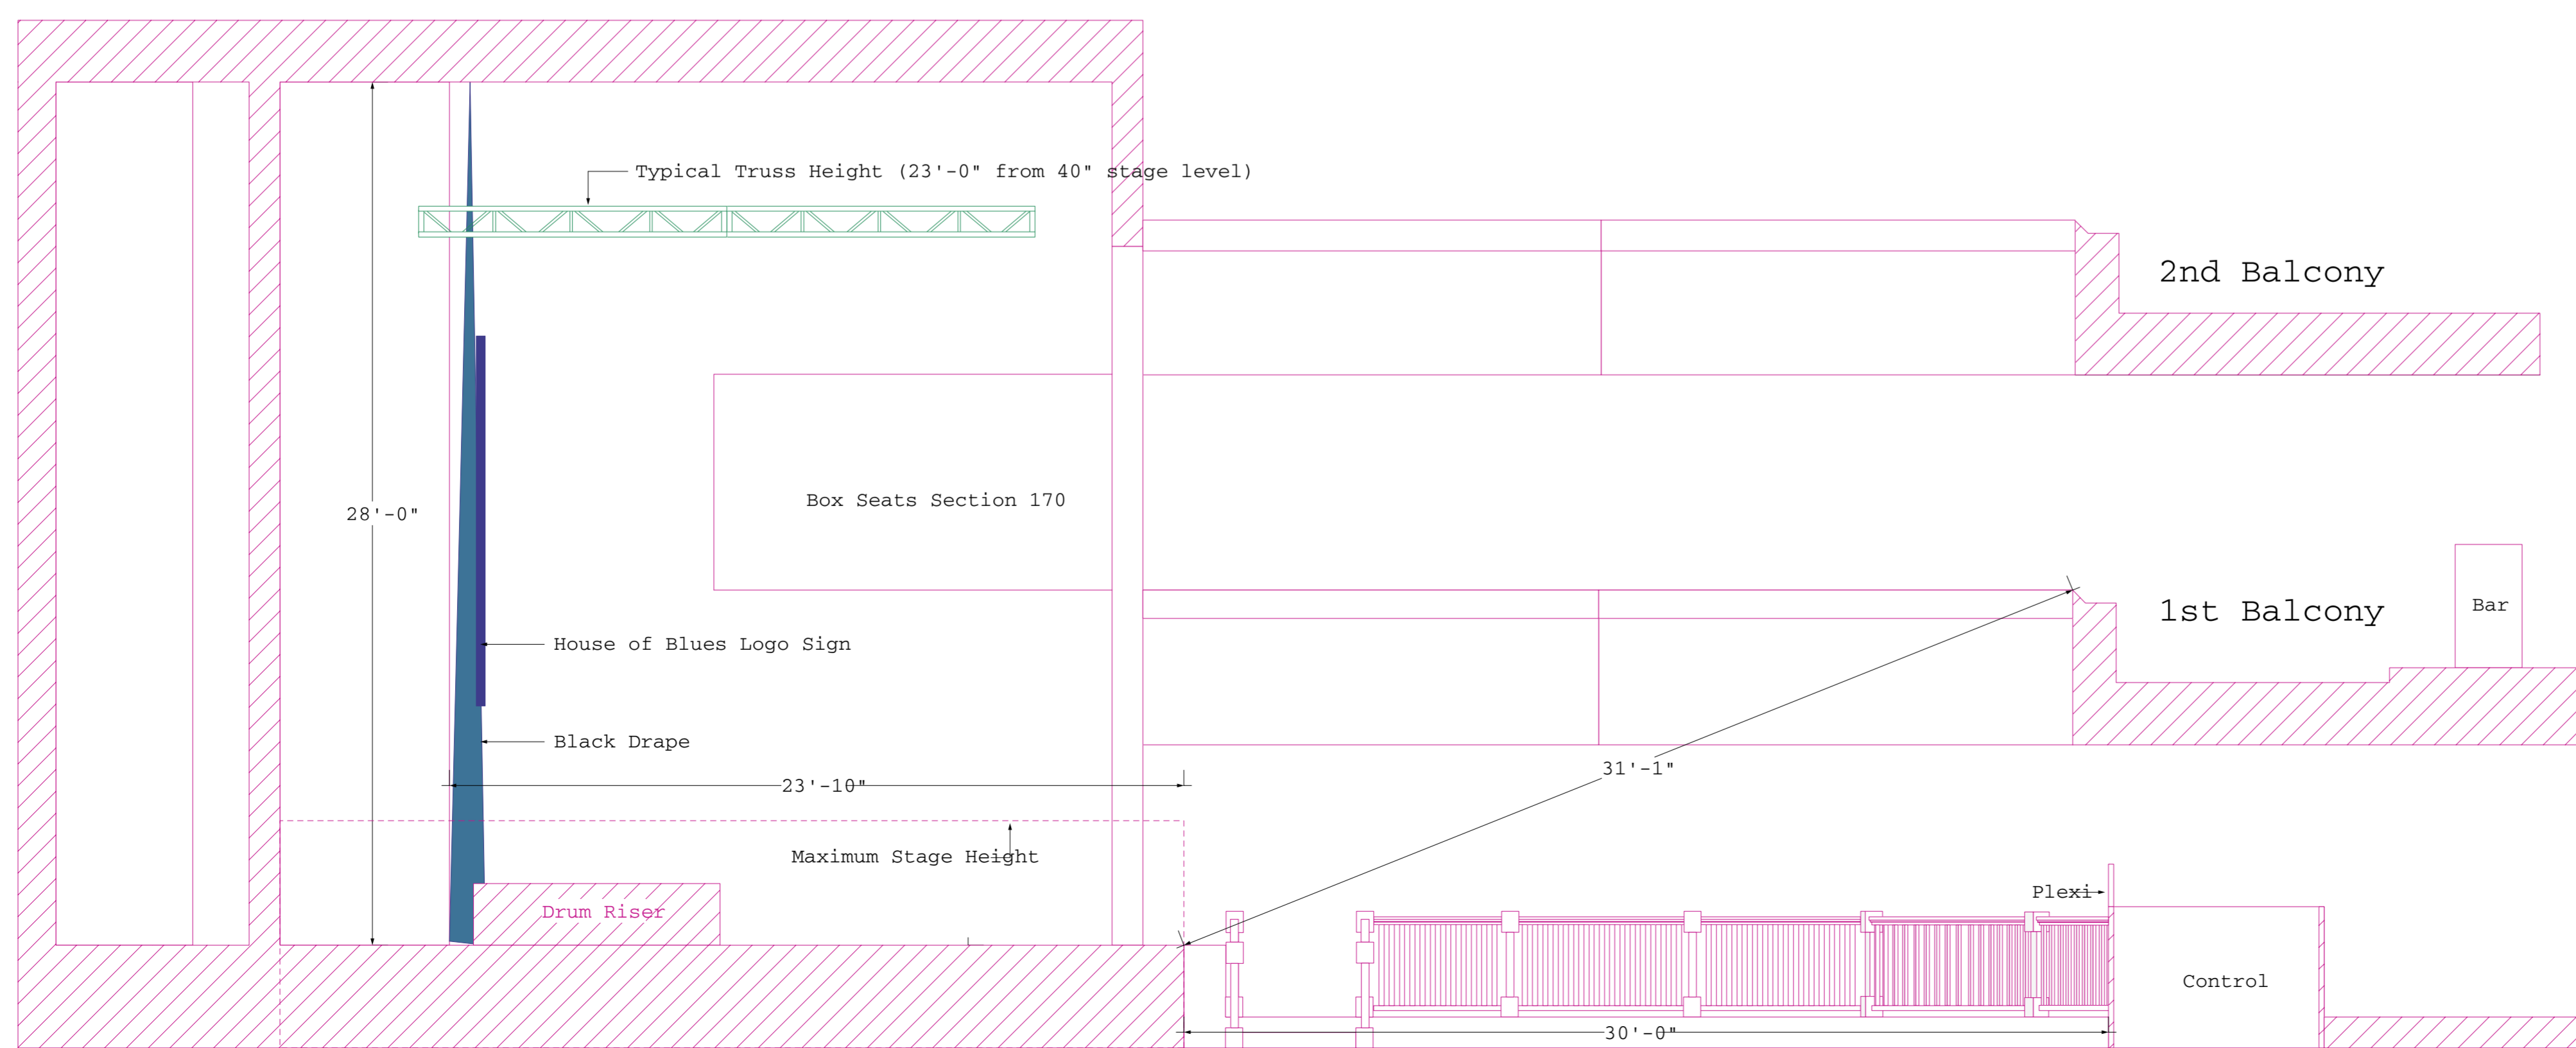

MAIN FLOOR - PLAN VIEW

MAIN FLOOR - CENTERLINE SECTION

 5216 Wesley Terrace  
 Rosemont, IL 60018  
 (847) 671-9066  
 Chicago Orlando

Prepared by ZAREBA INTERNATIONAL  
 INC.  
 Theatrical Design and Consulting  
 Client : Clark Zampella  
 Venue : House of Blues - Chicago, IL  
**GP & Section** Scale: 1/4" = 1'-0"  
 Draft : PC/ 00-12-12